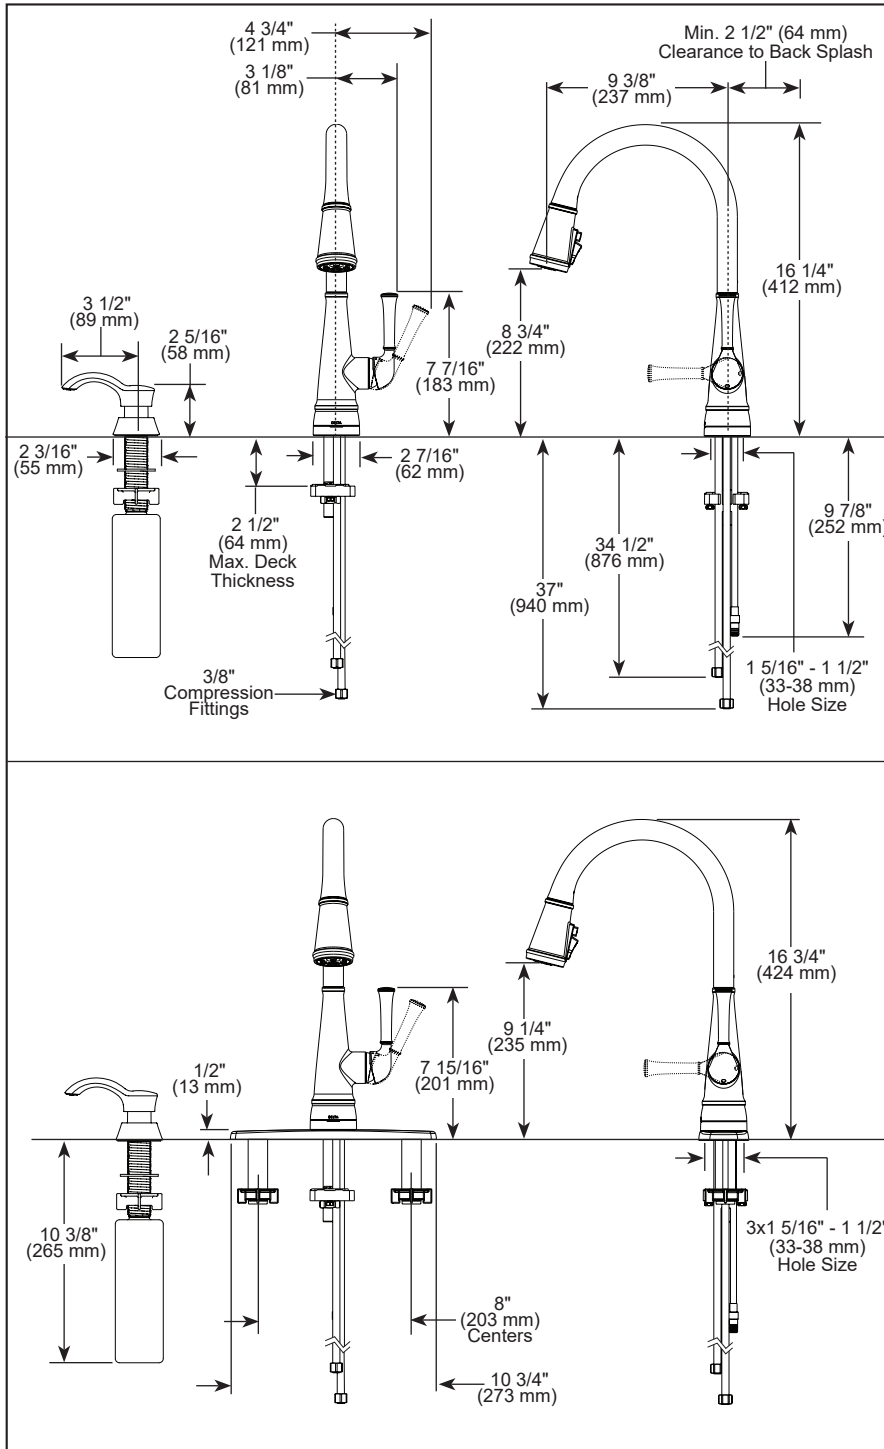

### STANDARD SPECIFICATIONS:

- Max flow rate 1.8 gpm @ 60 psi, 6.8 L/m in @ 414 kPa
- 1, 2, 3 or 4 hole mount (escutcheon optional, included)
- Diamond coated ceramic cartridge
- 3/8" O.D. straight, staggered PEX supply lines
- Spout rotates 360°
- Hot/cold indicator markings
- Dual integral check valves in sprayer assembly
- Three-function wand; Aerated stream, spray or ShieldSpray®
- LED indicator light signals on-off, water temperature and low batteries
- Uses 6 AA (included) or 6 C (optional) batteries
- Optional (EP102157) 120V AC adapter available (3 prong grounded outlet required)
- Soap dispenser with 8 oz reservoir (optional, included)

### COMPLIES WITH:

- ASME A112.18.1 / CSA B125.1
- NSF/ANSI/CAN 61 & 372
- ICC/ANSI A117.1 - Valve control only

▲ Designate proper finish suffix

Delta Faucet Company reserves the right (1) to make changes in specifications and materials, and (2) to change or discontinue models, both without notice or obligation. Dimensions are for reference only. See current full-line price book or [www.deltafaucet.com](http://www.deltafaucet.com) for finish options and product availability.